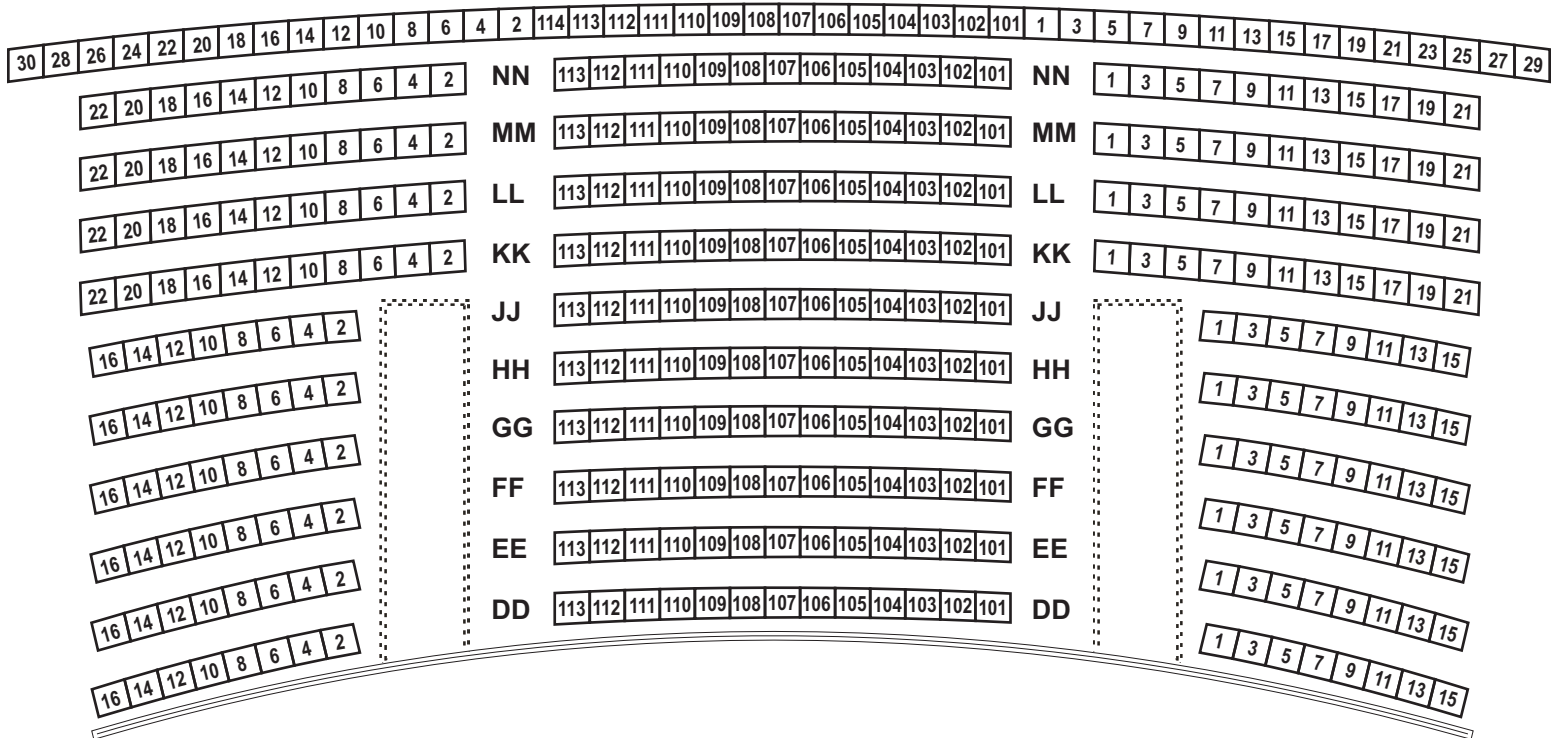

SARASOTA OPERA HOUSE

William E. Schmidt Opera Theater

Orchestra

Orchestra

STAGE

SARASOTA OPERA HOUSE

William E. Schmidt Opera Theater

Balcony

Mezzanine