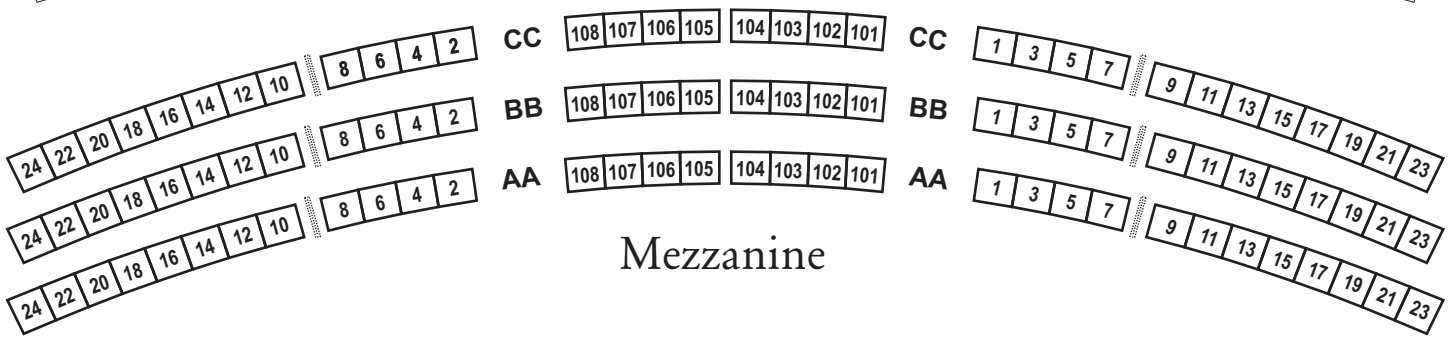

SARASOTA OPERA HOUSE

William E. Schmidt Opera Theater

Orchestra

Orchestra

STAGE

SARASOTA OPERA HOUSE

William E. Schmidt Opera Theater

Balcony

Mezzanine