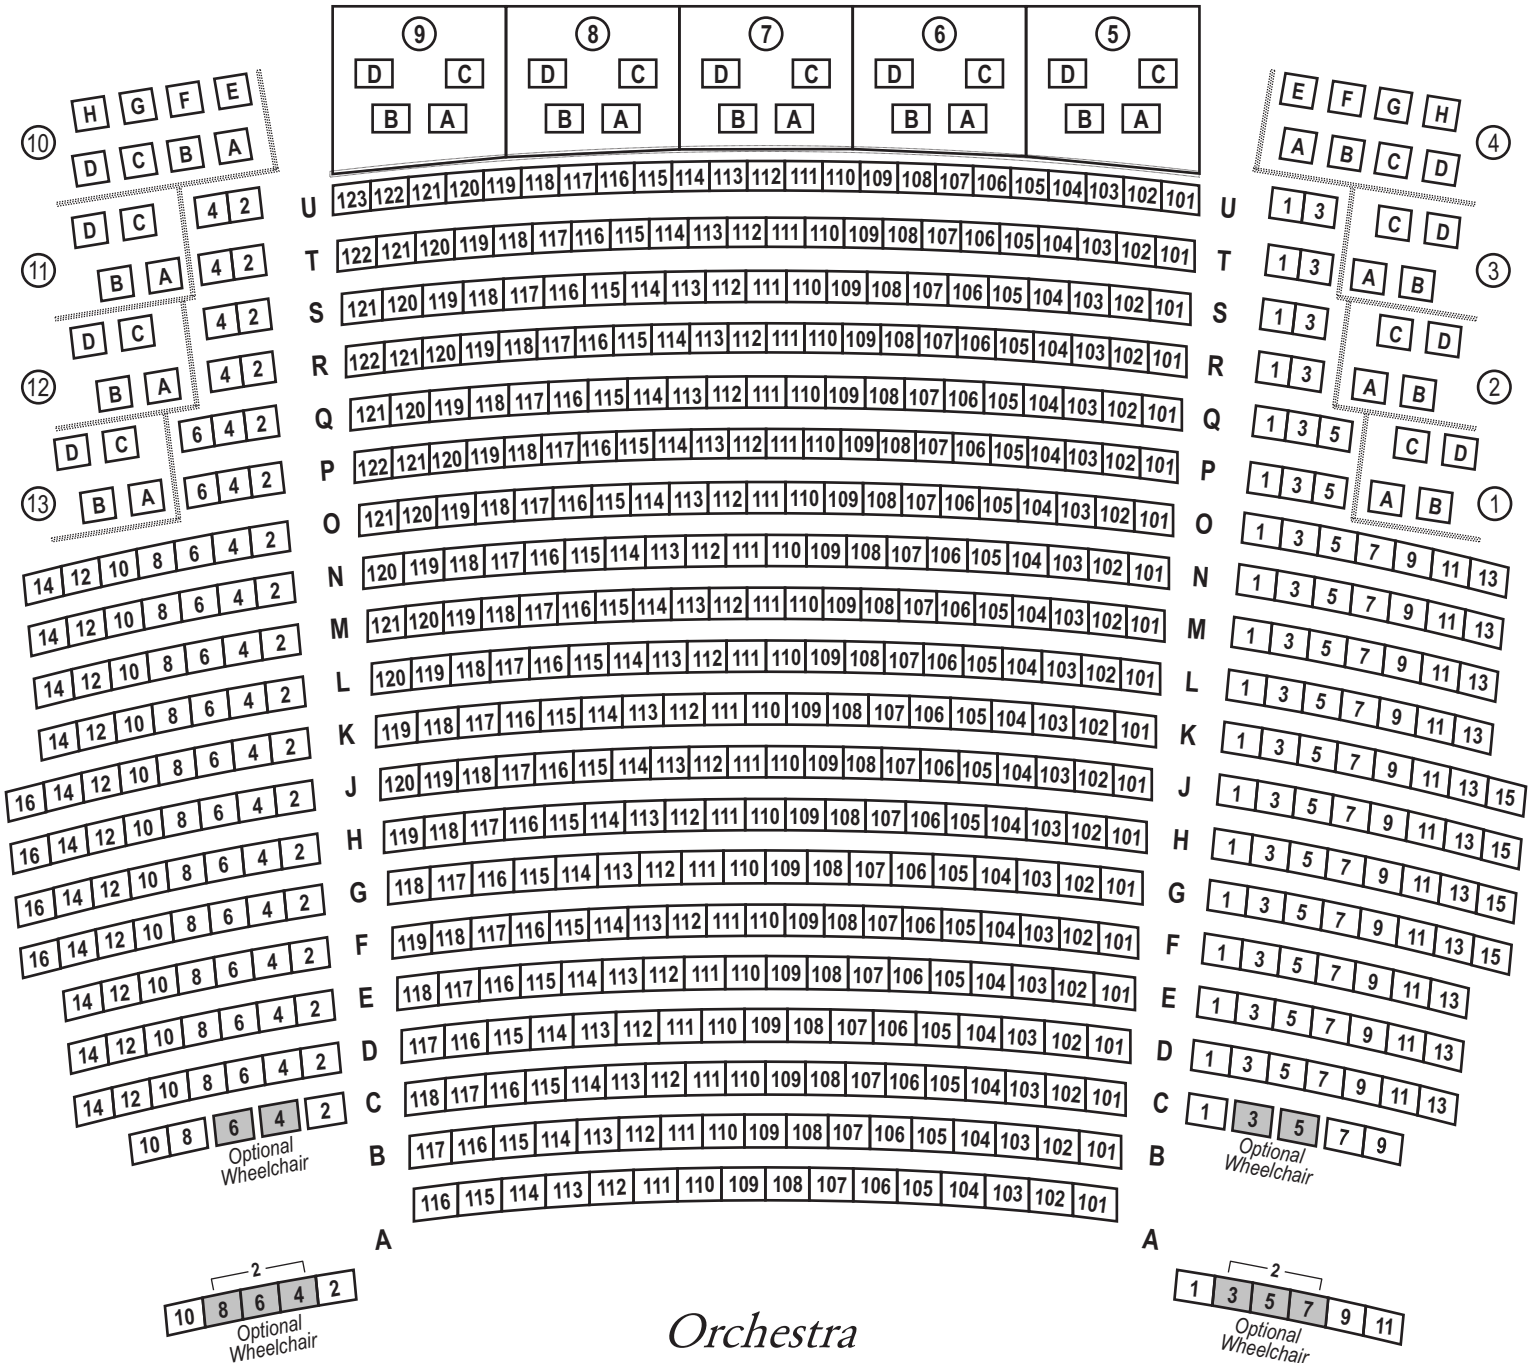

SARASOTA OPERA HOUSE

William E. Schmidt Opera Theater

Orchestra

Orchestra

STAGE

SARASOTA OPERA HOUSE

William E. Schmidt Opera Theater

Balcony

Mezzanine